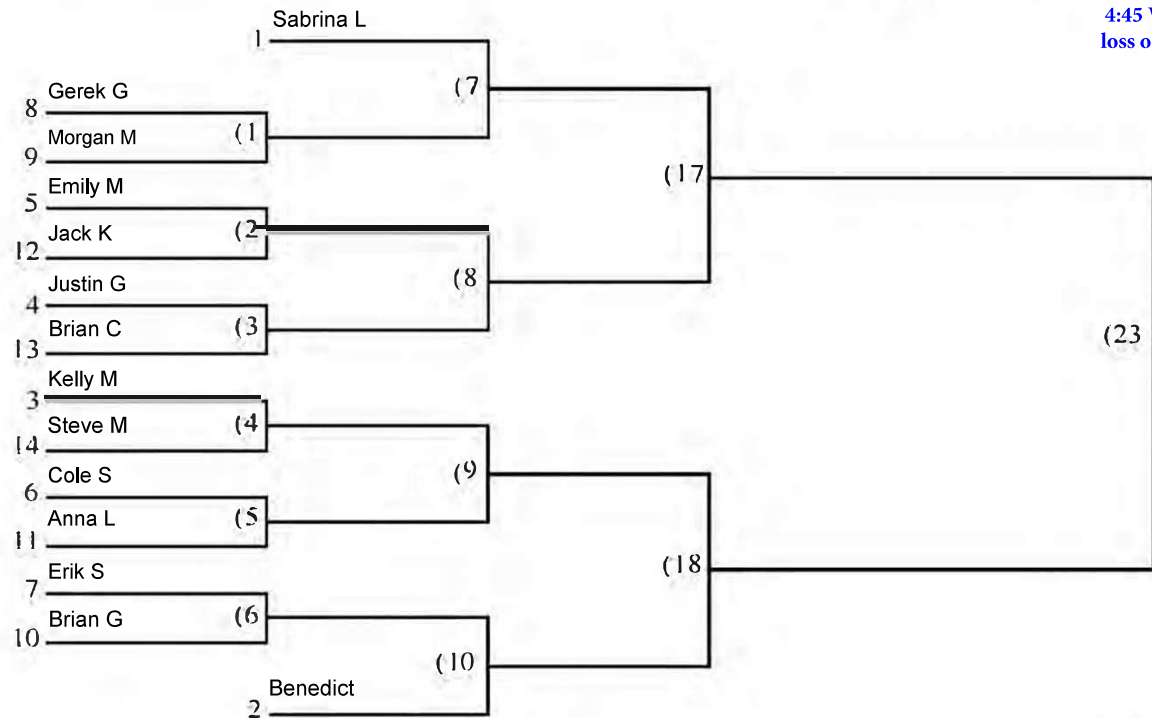

14 Team Double Elimination

4:45 Warm-up & 5:00 Upper Session Start Time - Please do not be late, you will lose Games/ points. A loss of 1 point per minute starts 10 minutes after your game start time, game loss at 10 points.

Winners Bracket = Game to 21
 Losers Bracket = Game to 15
 All matches are 1 game
 Final Game is to 21 (21, 15) (if needed).

After Game 1, if you are up to play - look for an open court, write in what court # your team is going to so the other team knows where to play you. Circle the court # by your match. Wait on that other court #. Double check to be sure you are playing the correct team! Don't jump ahead, let the games go in order to reduce wait time. HAVE FUN! :)

Winner's Bracket

Loser's Bracket

Winner's Bracket

14 Team Double Elimination

6:50 Warm-up & 7:10 Upper Session Start Time - Please do not be late, you will lose Games/ points. A loss of 1 point per minute starts 10 minutes after your game start time, game loss at 10 points.