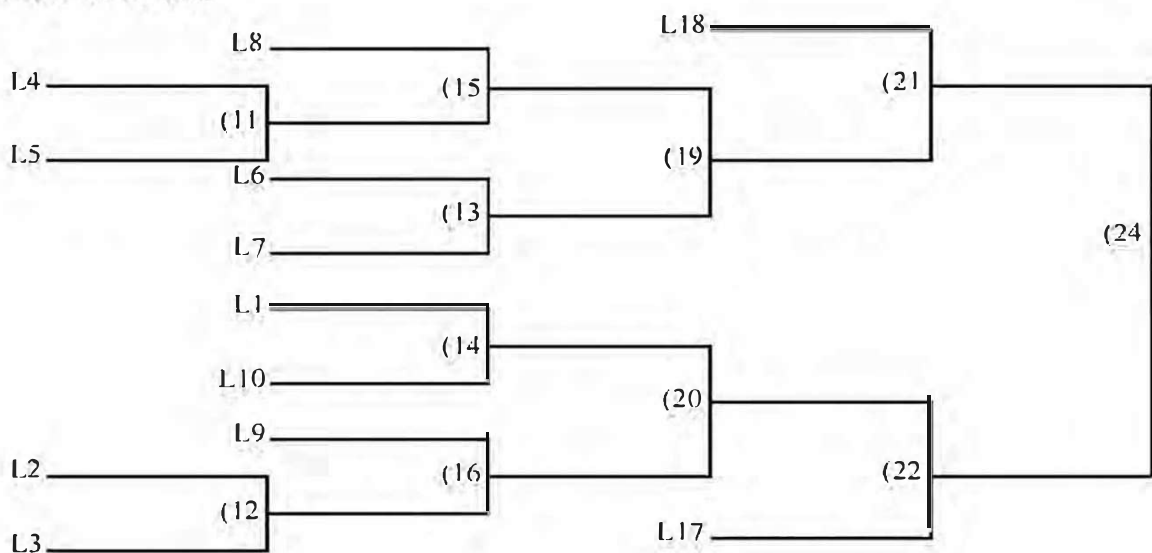

14 Team Double Elimination

4:45 Warm-up & 5:00 Upper Session Start Time - Please do not be late, you will lose Games/ points. A loss of 1 point per minute starts 10 minutes after your game start time, game loss at 10 points.

Winners Bracket = Game to 21
 Losers Bracket = Game to 15
 All matches are 1 game
 Final Game is to 21 (21, 15) (if needed).

After Game 1, if you are up to play - look for an open court, write in what court # your team is going to so the other team knows where to play you. Circle the court # by your match. Wait on that other court #. Double check to be sure you are playing the correct team! Don't jump ahead, let the games go in order to reduce wait time. HAVE FUN! :)

Winner's Bracket

Loser's Bracket

Winner's Bracket

14 Team Double Elimination

6:50 Warm-up & 7:10 Upper Session Start Time - Please do not be late, you will lose Games/ points. A loss of 1 point per minute starts 10 minutes after your game start time, game loss at 10 points.